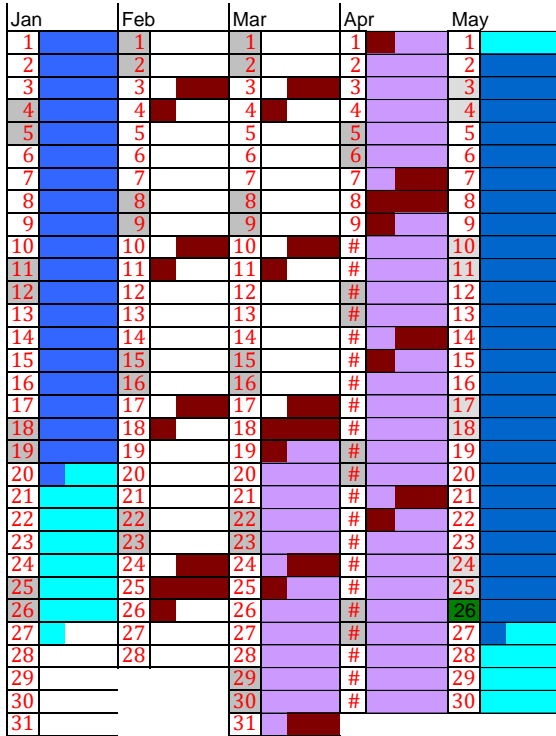

APS Long-Range Operations Schedule

Run 2025-1

Breakdown of User Shifts by Fill Pattern

Number of 8-hour User Shifts

| | 162 Singlets | 48 bunch timing mode | | Total Shifts | Total Hours |
|--------|--------------|----------------------|---|--------------|-------------|
| 2025-1 | 125 | 111 | 0 | 236 | 1888 |
| SUM | 125 | 111 | 0 | 236 | 1888 |