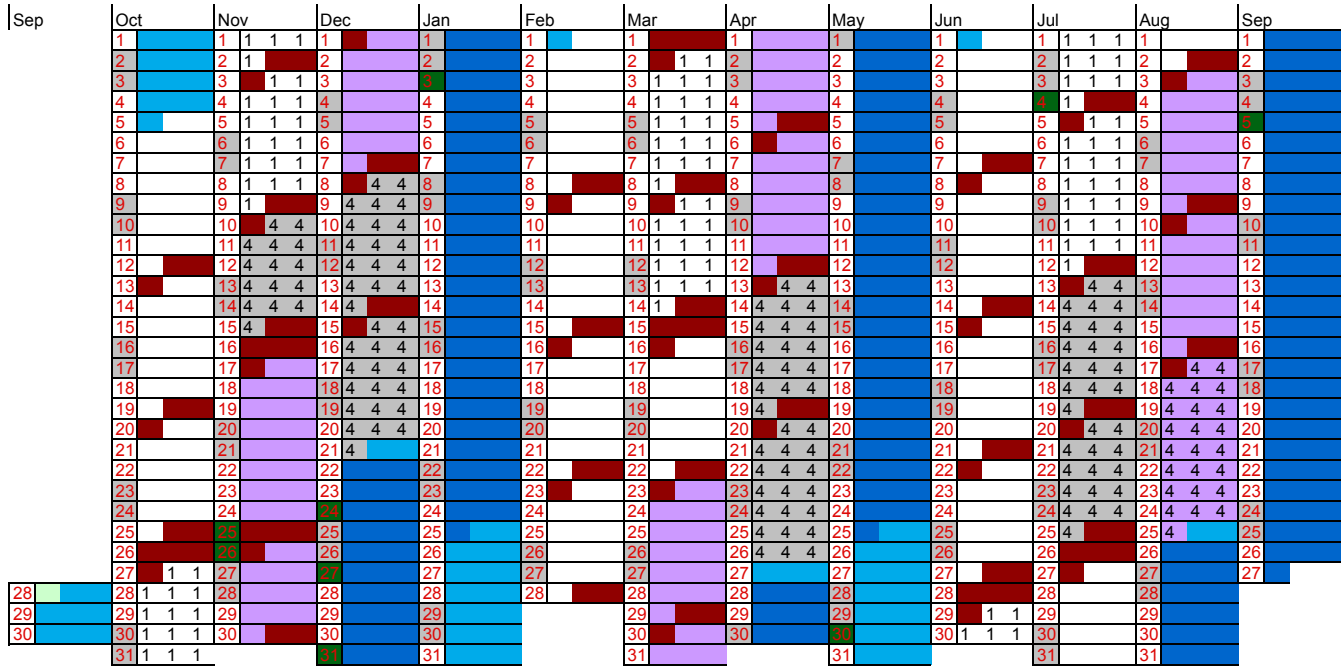

# APS Long-Range Operations Schedule

Run 2010-3

Run 2011-1

Run 2011-2

Top-Up Operations is standard unless indicated in fill pattern

Fill pattern is 24 singlets unless otherwise indicated by number

## Breakdown of User Shifts by Fill Pattern

Number of 8-hour User Shifts

	24 Singlets - Top-Up	Hybrid Fill - Top-Up	324 Singlets - Non Top-Up	Total Shifts	Total Hours
2010-3	107	36	51	194	1552
2011-1	144	33	38	215	1720
2011-2	123	36	57	216	1728
<b>SUM</b>	<b>374</b>	<b>105</b>	<b>146</b>	<b>625</b>	<b>5000</b>